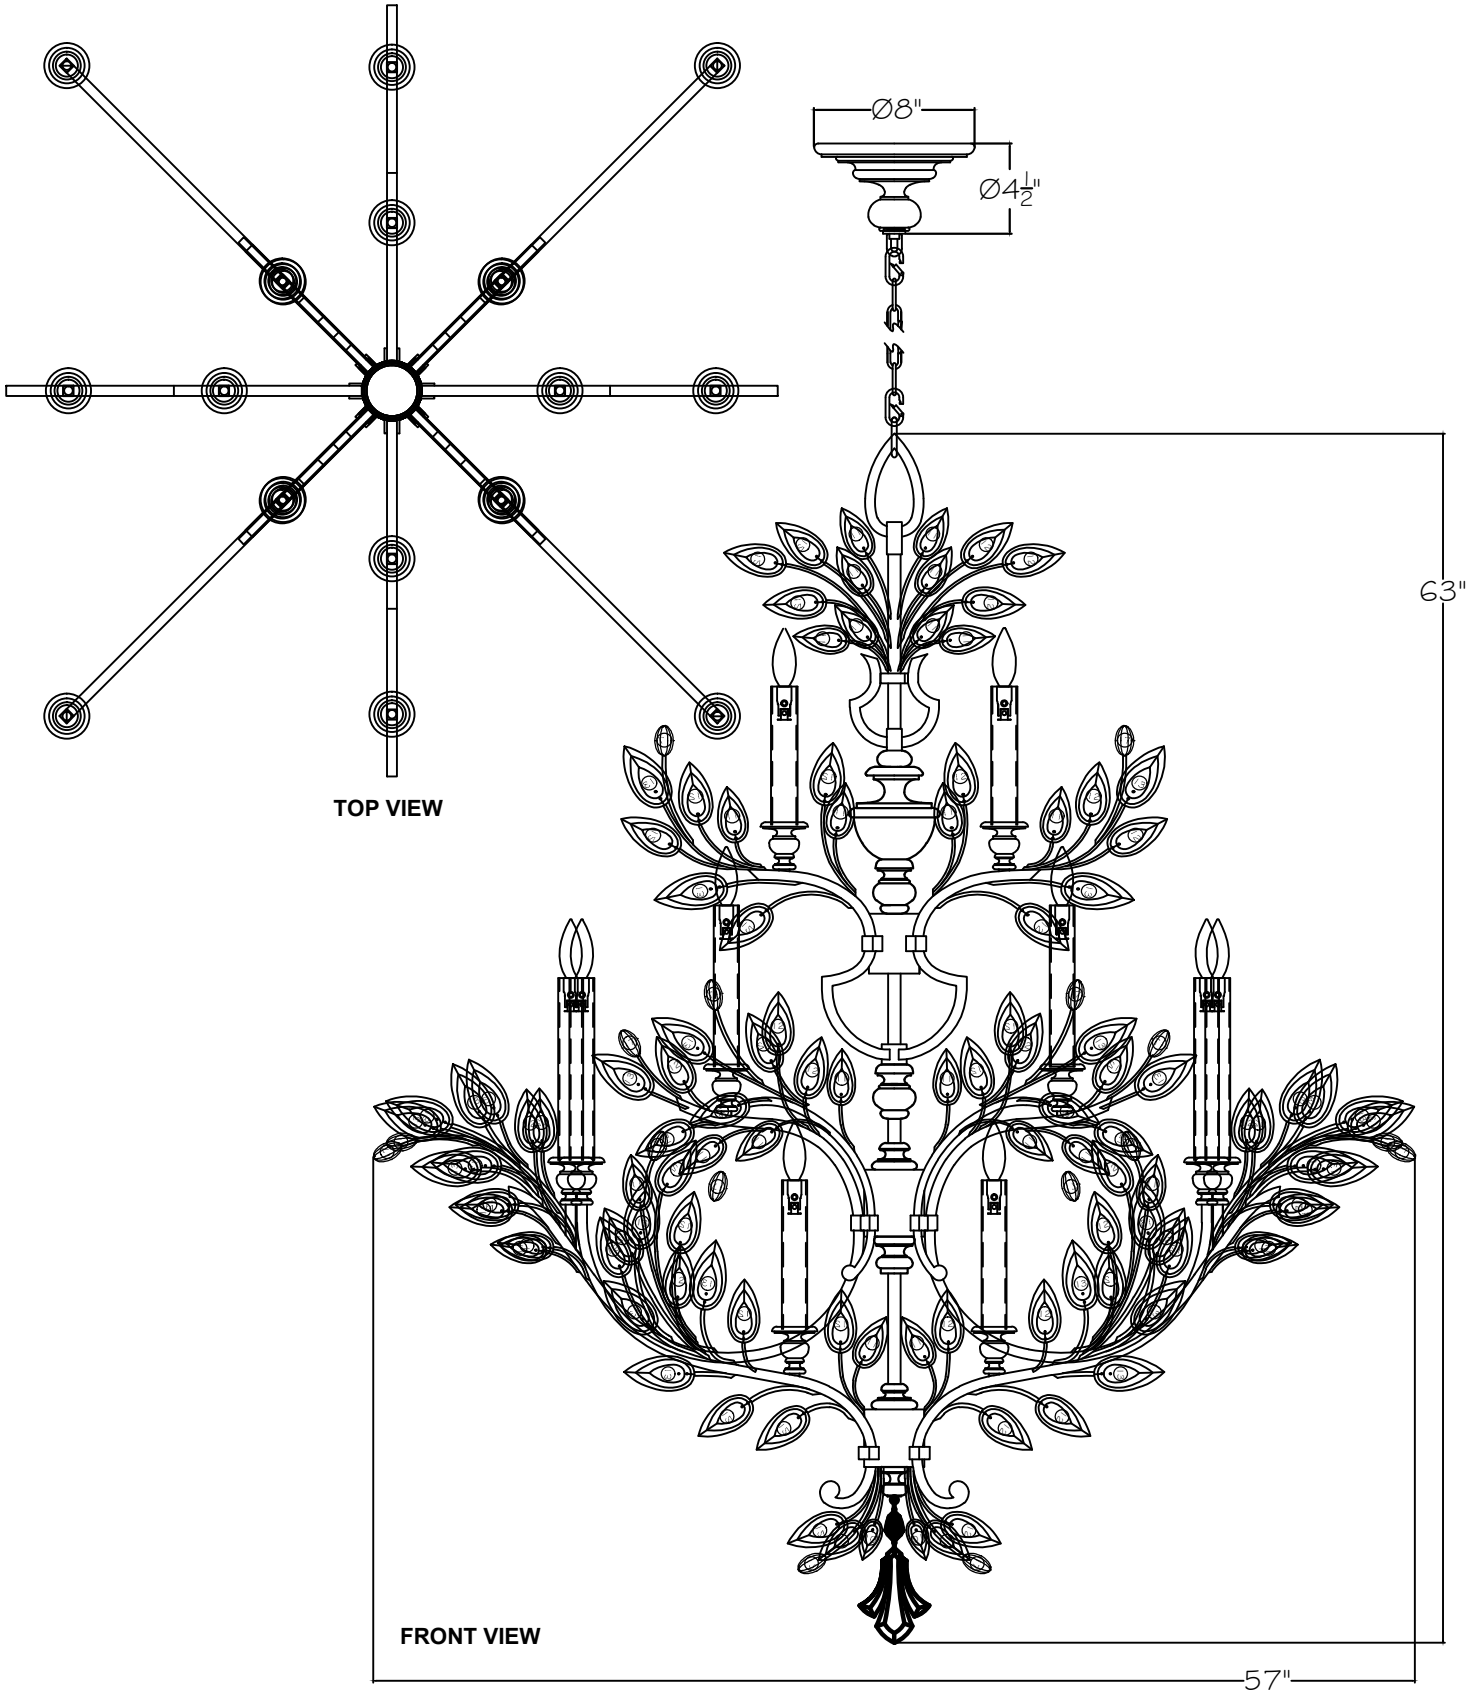

CUSTOMER REFERENCE DRAWING

STYLE CONFIGURATIONS:

-ST SILVER	774440 GOLD	-SF4 SILVER	-SF3 GOLD
------------	-------------	-------------	-----------

This drawing, specifications and the product depicted are the exclusive property of Fine Art Handcrafted Lighting®. In compliance with US copyright and patent requirements, notice is hereby given that this document and the product depicted shall not be copied, altered or used in any manner without the expressed written consent of Fine Art Handcrafted Lighting®.