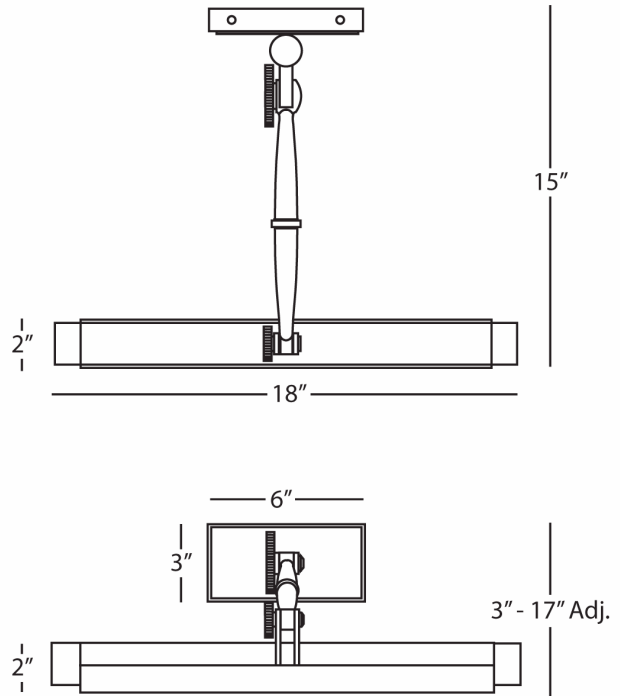

** Available for Quick SHIP **