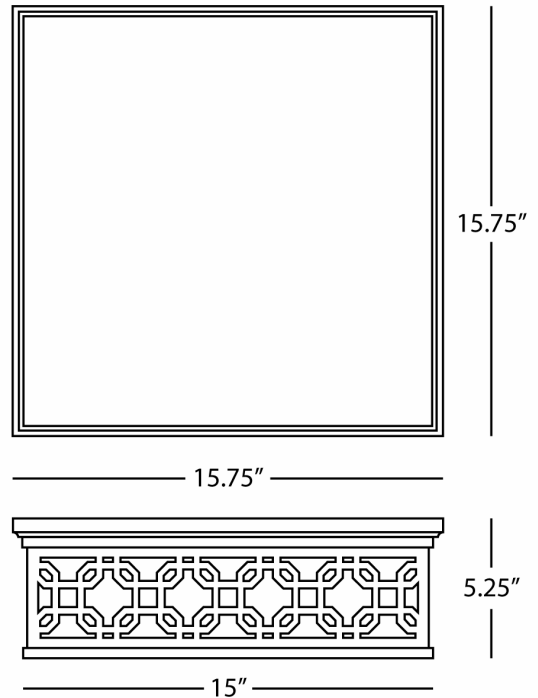

WILLIAMSBURG

DICKINSON

Z371

Flush Mount

2-60W Max.

Bulb Type: A

Direct Wire

Deep Patina Bronze Finish

White Glass Shade Panels

FINISH OPTION:

S371 - Antique Silver

**** Available for Quick SHIP ****