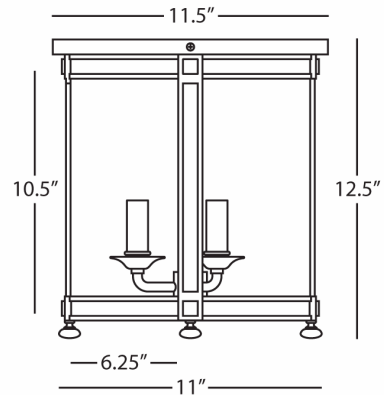

BLAKE

Z3363

Flush Mount

3 - 60W Max.

Bulb Type: B10 Candelabra

Direct Wire Only

Deep Patina Bronze Finish

4 Clear Glass Shade Panels

FINISH OPTION:

S3363 - Polished Nickel

** Available for Quick SHIP **