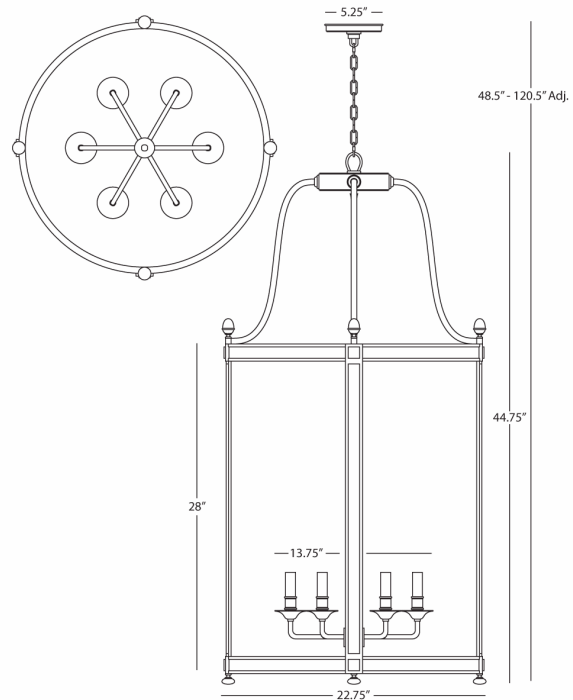

BLAKE

Z3362

22" Dia Entry Pendant

6 - 60W Max.

Bulb Type: B10 Candelabra

Direct Wire Only

Deep Patina Bronze Finish

4 Clear Glass Shade Panels

Susp. Hardware: 6ft. Chain

FINISH OPTION:

S3362 - Polished Nickel

**\*\* Available for Quick SHIP \*\***