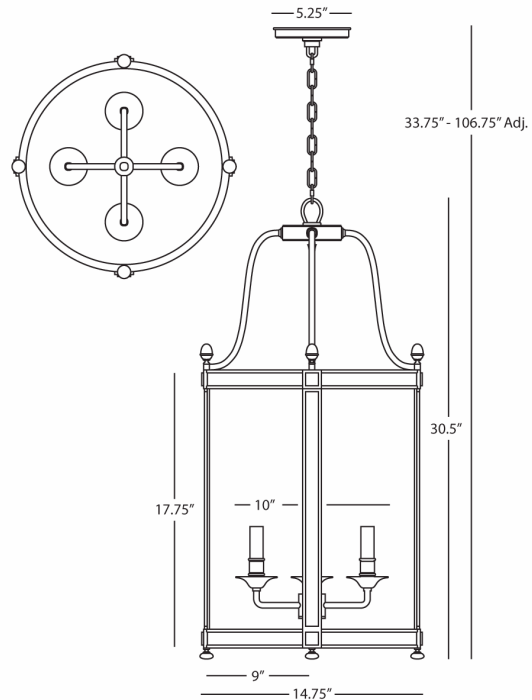

BLAKE

Z3361

14" Dia Entry Pendant

4 - 60W Max.

Bulb Type: B10 Candelabra

Direct Wire Only

Deep Patina Bronze Finish

4 Clear Glass Shade Panels

Susp. Hardware: 6ft. Chain

FINISH OPTION:

S3361 - Deep Patina Bronze

**** Available for Quick SHIP ****