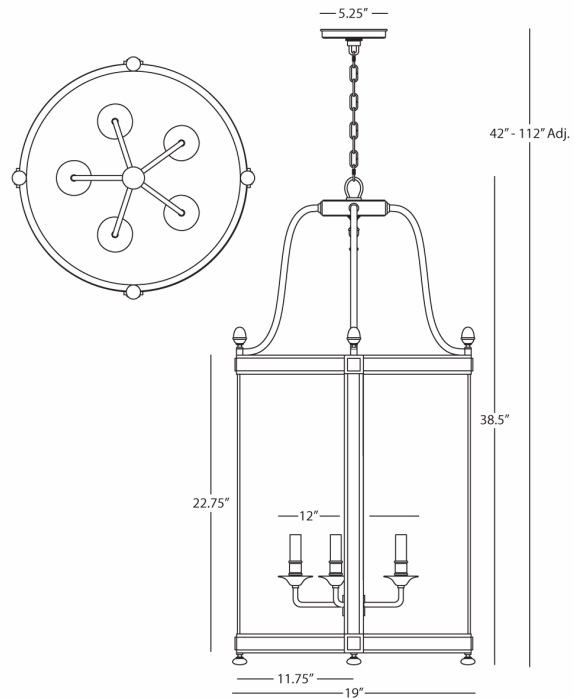

BLAKE

Z3338

18" Dia. Entry Pendant

5-60W Max.

Bulb Type: B10 Candelabra

Direct Wire Only

Deep Patina Bronze Finish

4 Clear Glass Shade Panels

Susp. Hardware: 6ft. Chain

FINISH OPTION:

S3338 - Polished Nickel

**** Available for Quick SHIP ****