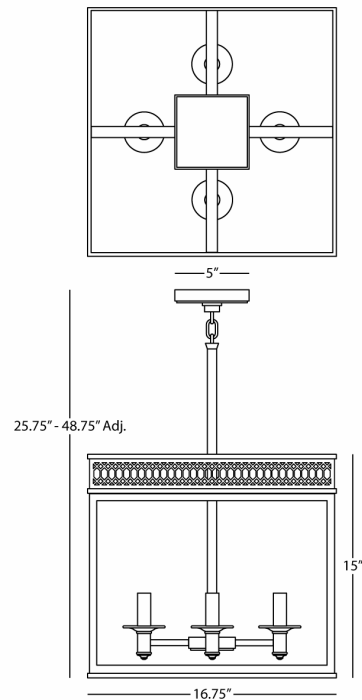

WILLIAMSBURG

TUCKER

Z309

Square Pendant

4-60W Max.

Bulb Type: B, Candelabra Base

Direct Wire

Deep Patina Bronze Finish

Clear Glass Shade Panels

Susp. Hardware: 3 pcs. 5/8" X 12" & 1 pc. 5/8" x

6" Extension Rods

FINISH OPTIONS:

309 - Antique Brass

S309 - Polished Nickel

**** Available for Quick SHIP ****