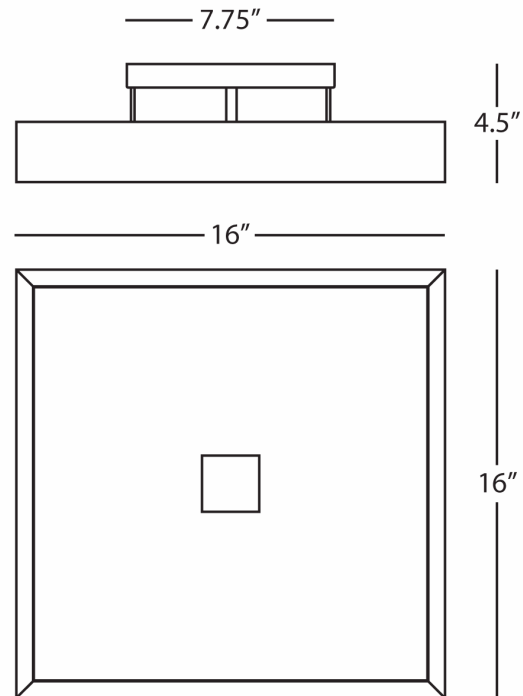

** Available for Quick SHIP **