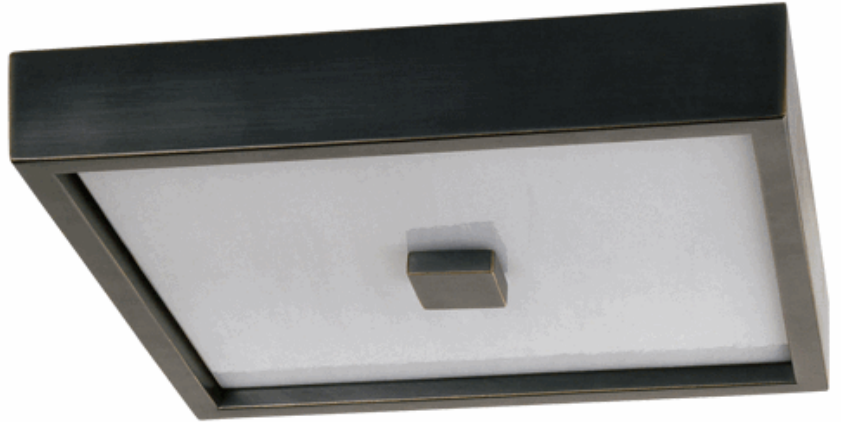

DOUGHNUT

Z152

Nouveau Flush Mount

2 - 60W Max.

Bulb Type: T10

Direct Wire Only

Deep Patina Bronze Finish

Marbleized Glass Shade

FINISH OPTIONS:

S152- Antique Silver

**** Available for Quick SHIP ****