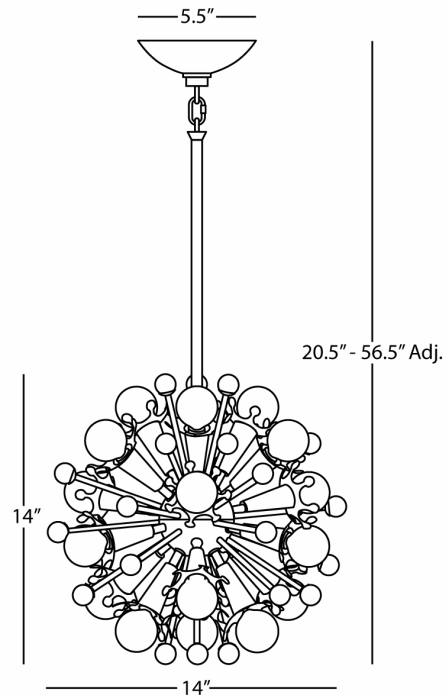

JONATHAN ADLER

SPUTNIK

S713

Pendant

18 - 40W Max.

Bulb Type: G16.5 Candelabra

Direct Wire

Polished Nickel Finish w/

Crystal Accents

Susp. Hardware: 3pcs-1/2" x 12" &

1pc -1/2" x 6" Extension Rods

FINISH OPTION:

713 - Antique Brass

**** Available for Quick SHIP ****