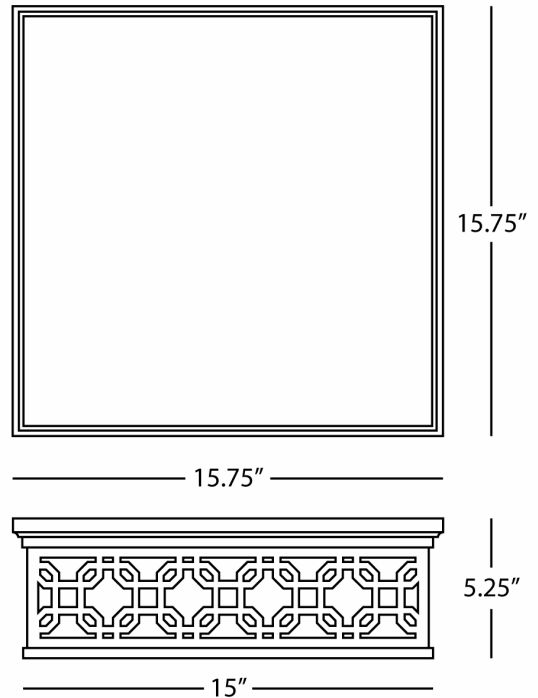

WILLIAMSBURG

DICKINSON

S371

Flush Mount

2-60W Max.

Bulb Type: A

Direct Wire

Antique Silver Finish

White Glass Shade Panels

FINISH OPTION:

Z371 - Deep Patina Bronze

**** Available for Quick SHIP ****