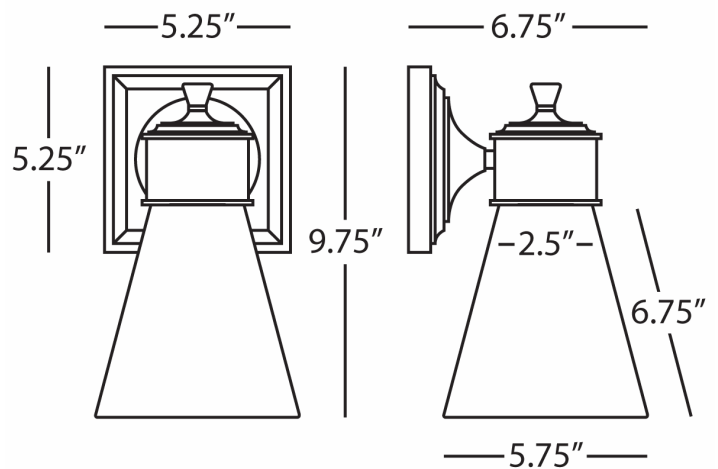

WILLIAMSBURG

BLAIKLEY

S340

Single Sconce

1-60W Max.

Bulb Type: A

Direct Wire Only

Polished Nickel Finish

White Cased Glass Shade

Clear Crystal Finial

FINISH OPTIONS:

B340 - Brushed Nickel

C340 - Polished Chrome

Z340 - Deep Patina Bronze

** Available for Quick SHIP **