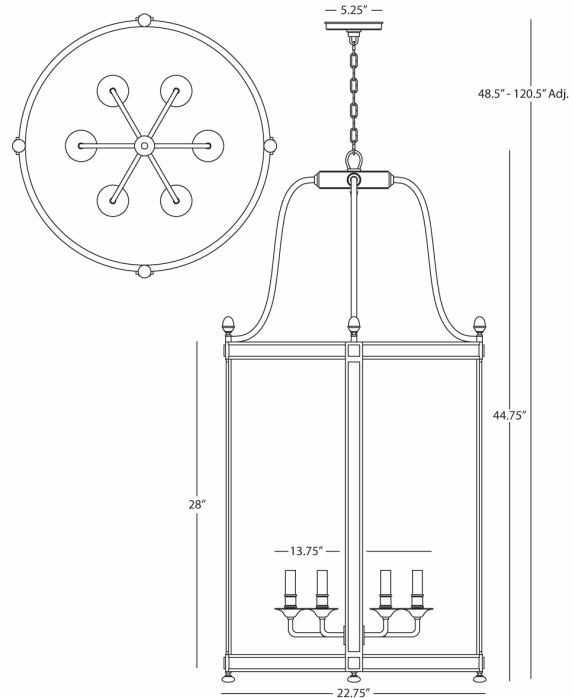

BLAKE

S3362

22" Dia Entry Pendant

6 - 60W Max.

Bulb Type: B10 Candelabra

Direct Wire Only

Polished Nickel Finish

4 Clear Glass Shade Panels

Susp. Hardware: 6ft. Chain

FINISH OPTION:

Z3362 - Deep Patina Bronze

**** Available for Quick SHIP ****