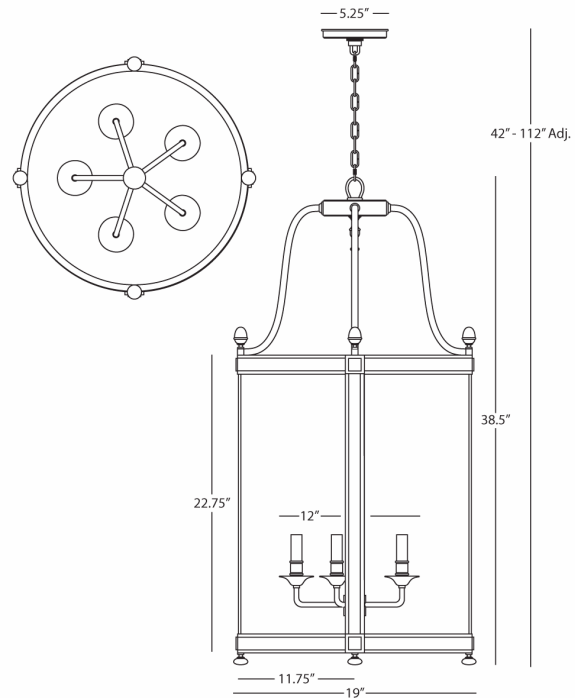

BLAKE

S3338

18" Dia. Entry Pendant

5-60W Max.

Bulb Type: B10 Candelabra

Direct Wire Only

Polished Nickel Finish

4 Clear Glass Shade Panels

Susp. Hardware: 6ft. Chain

FINISH OPTION:

Z3338 - Deep Patina Bronze

**** Available for Quick SHIP ****