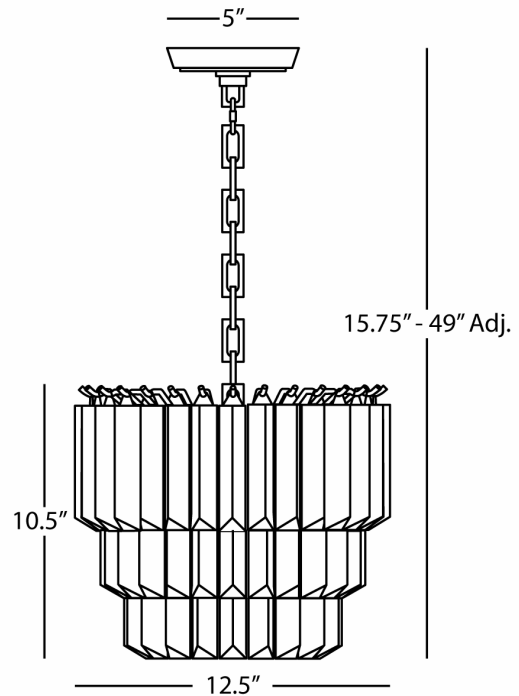

SPECTRUM

S1917

Pendant

2-60W Max.

Bulb Type: G16.5, Candelabra Base

Direct Wire

Polished Nickel Finish

Clear Crystal Prisms

Susp. Hardware: 3ft of Chain

FINISH OPTION:

1917 - Modern Brass

**\*\* Available for Quick SHIP \*\***