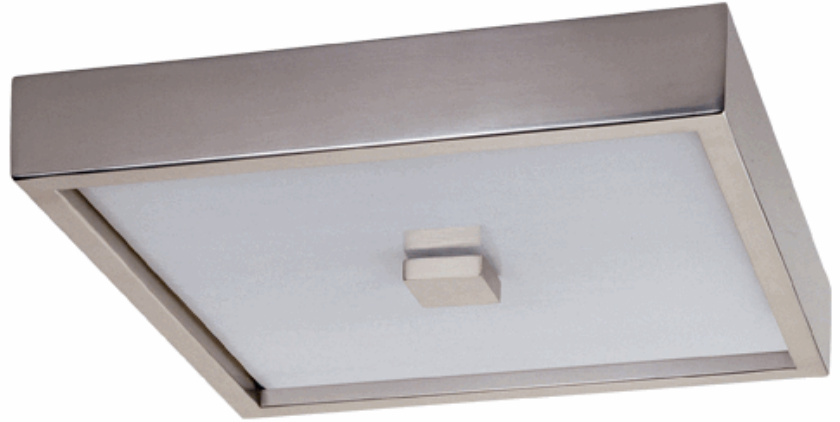

DOUGHNUT

S152

Nouveau Flush Mount

2 - 60W Max.

Bulb Type: T10

Direct Wire Only

Antique Silver Finish

Marbleized Glass Shade

FINISH OPTIONS:

Z152- Deep Patina Bronze