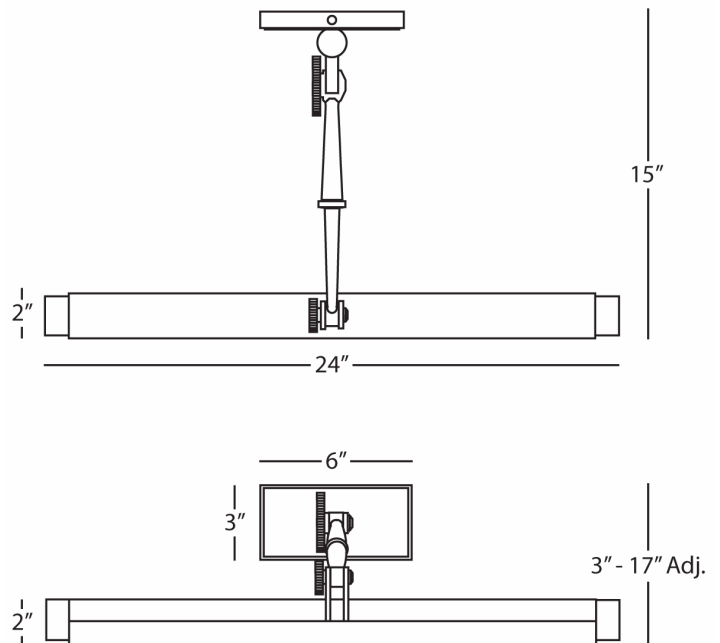

MEILLEUR

D412

24" Picture Light

2-25W Max.

Bulb Type: B9.5 Candelabra

Switch: On-Off Line

Cord Cover / Direct Wire

Dark Antique Nickel Finish

Metal Shade

FINISH OPTIONS:

412 - Antique Natural Brass

Z412 - Deep Patina Bronze

** Available for Quick SHIP **