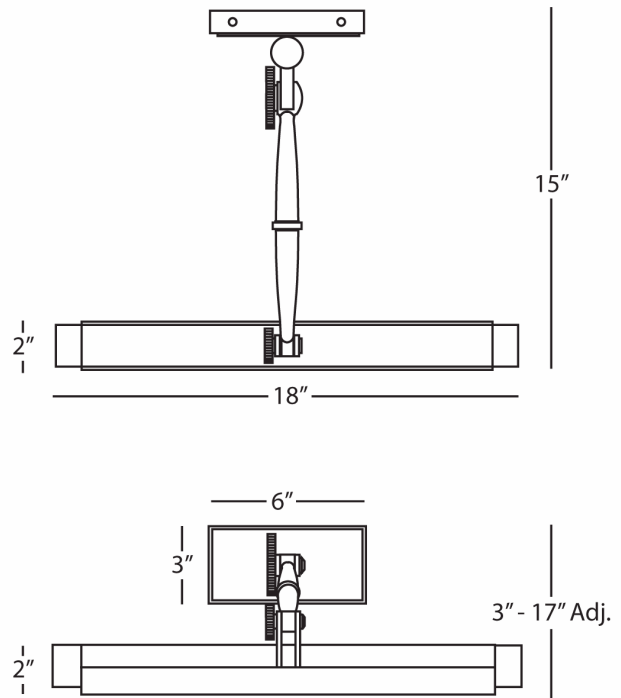

** Available for Quick SHIP **