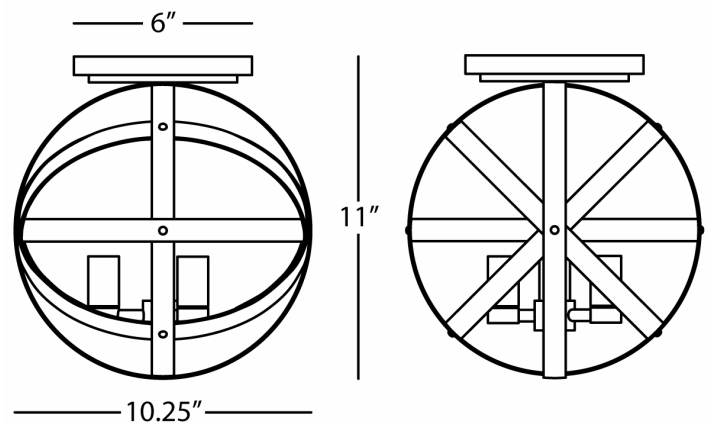

LUCY

D2166

Flush Mount

3-60W Max.

Bulb Type: B, Candelabra

Direct Wire

Dark Antique Nickel Finish

FINISH OPTION:

Z2166 - Deep Patina Bronze

** Available for Quick SHIP **