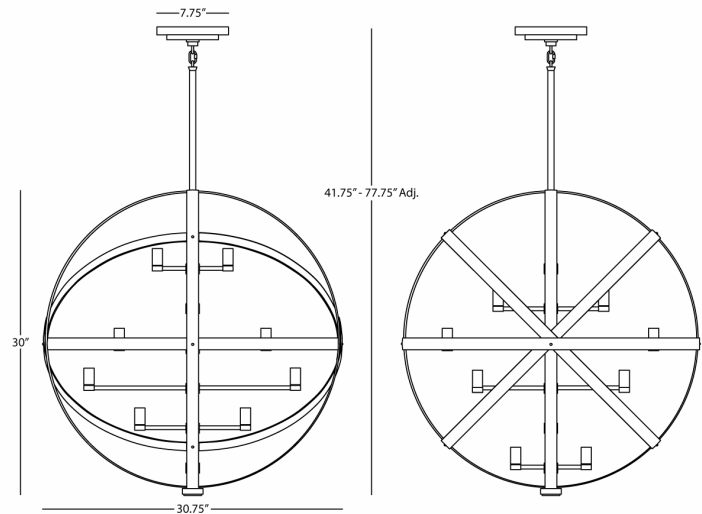

LUCY

D2165

12 Light Pendant

12 - 60W Max.

Bulb Type: B, Candelabra

Direct Wire

Dark Antique Nickel Finish

Susp. Hardware: 3pcs. 5/8" X 12" &

1pc. 5/8" X 6" Extension Rods

FINISH OPTION:

Z2165 - Deep Patina Bronze

**** Available for Quick SHIP ****