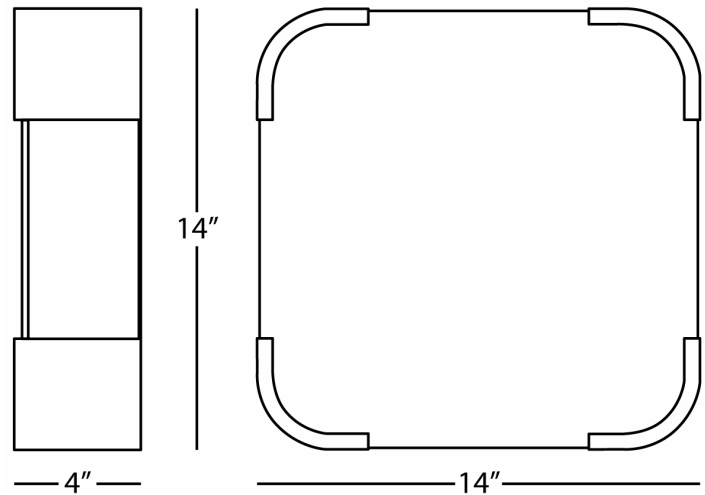

** Available for Quick SHIP **