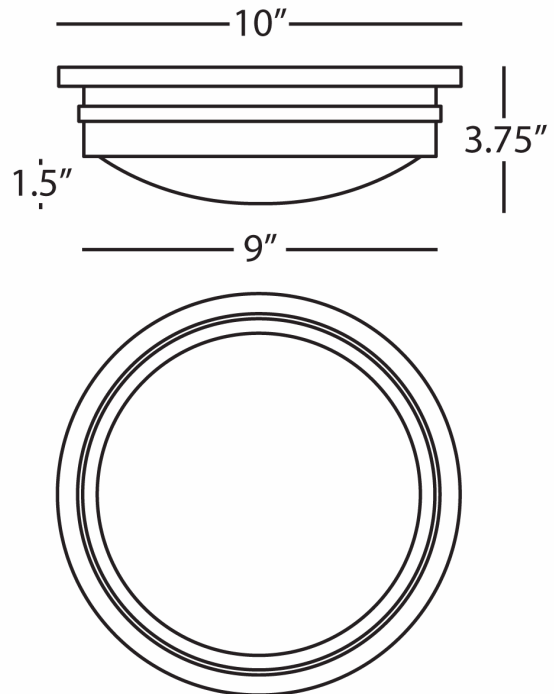

** Available for Quick SHIP **