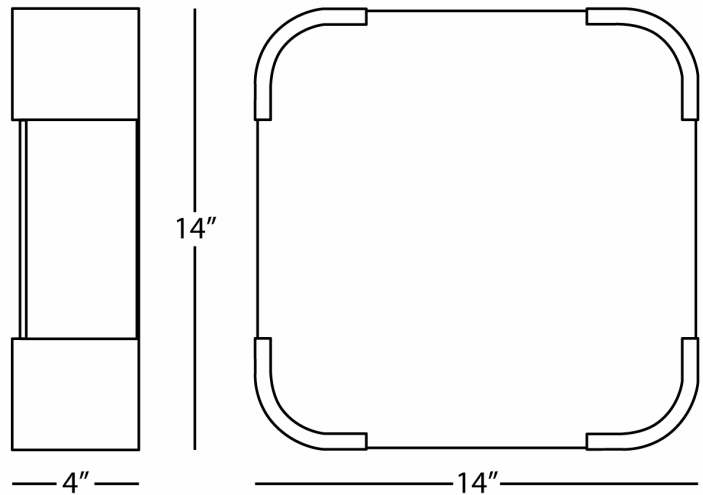

** Available for Quick SHIP **