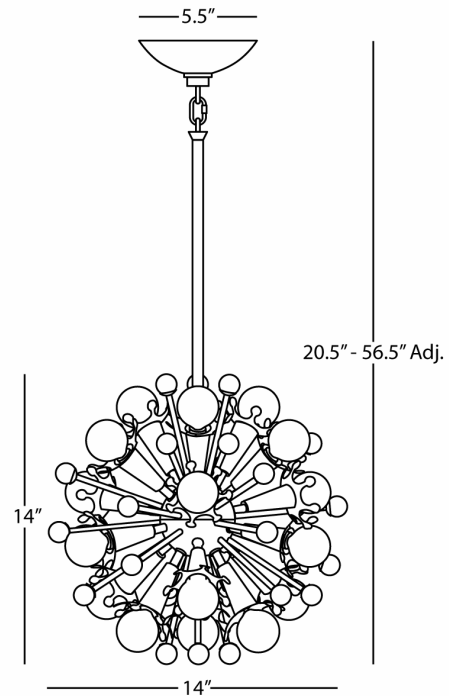

JONATHAN ADLER

SPUTNIK

713

Pendant

18-40W Max.

Bulb Type: G16.5 Candelabra

Direct Wire

Antique Brass Finish w/

Crystal Accents

Susp. Hardware: 3pcs-1/2" x 12" &

1pc -1/2" x 6" Extension Rods

FINISH OPTION:

S713 - Polished Nickel

**\*\* Available for Quick SHIP \*\***