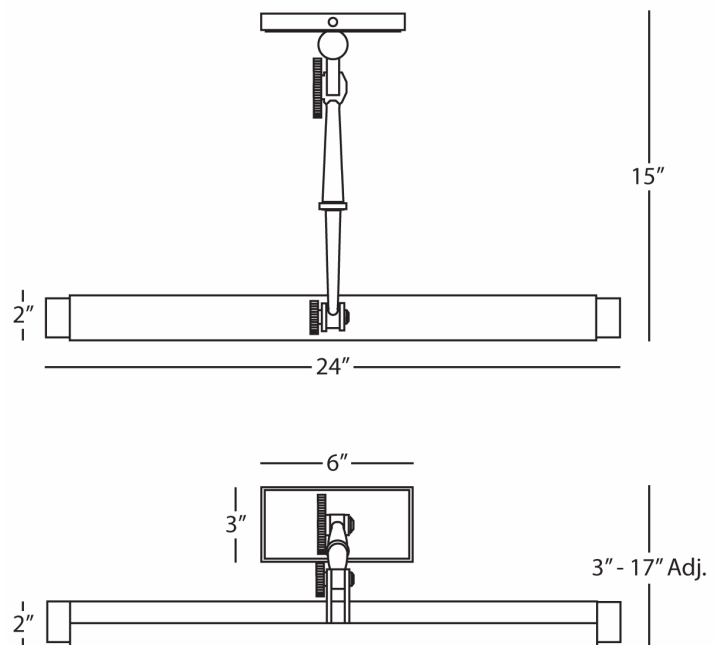

MEILLEUR

412

24" Picture Light

2-25W Max.

Bulb Type: B9.5 Candelabra

Switch: On-Off

Cord Cover / Direct Wire

Antique Natural Brass Finish

Metal Shade

FINISH OPTIONS:

D412 - Dark Antique Nickel

Z412 - Deep Patina Bronze

** Available for Quick SHIP **