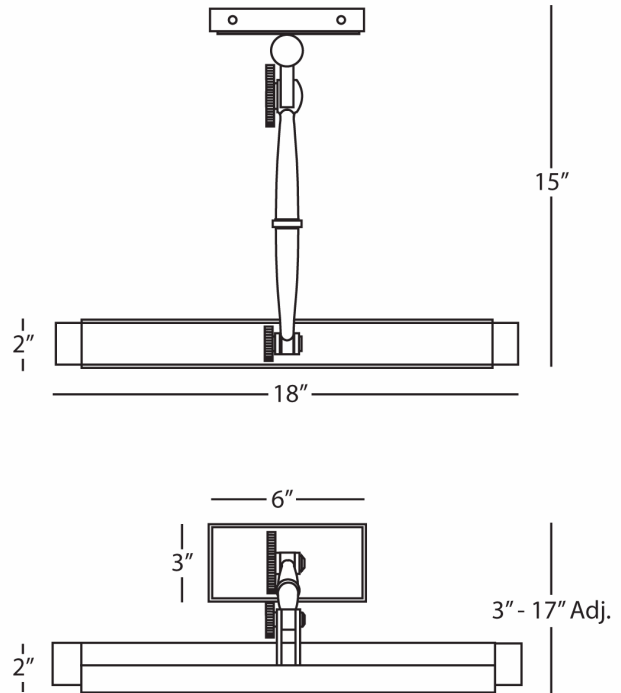

** Available for Quick SHIP **