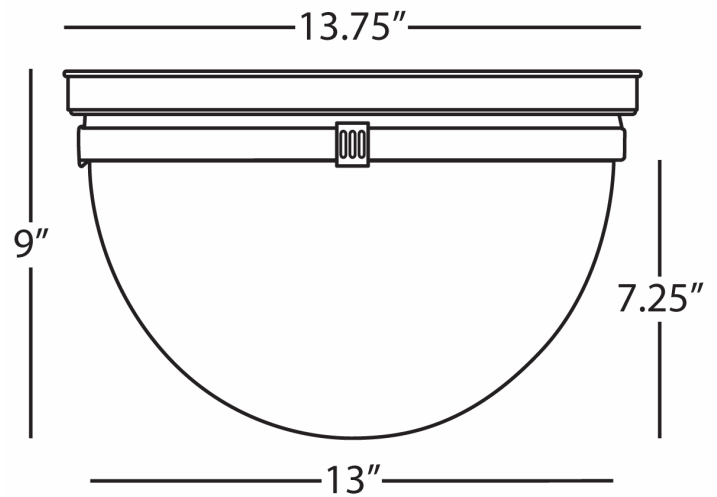

** Available for Quick SHIP **