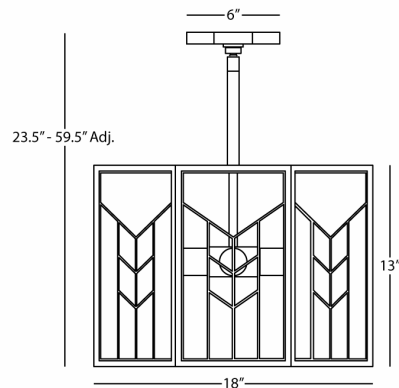

OCTAVIUS

3385

Pendant

4-100W Max.

Bulb Type: A

Direct Wire

Modern Brass Finish

Clear Glass Shade Panels

Susp. Hardware: 3 pcs. 5/8" X 12" & 1 pc. 5/8" x

6" Extension Rods

FINISH OPTION:

B3385 - Blackened Nickel

Z3385 - Deep Patina Bronze

**** Available for Quick SHIP ****