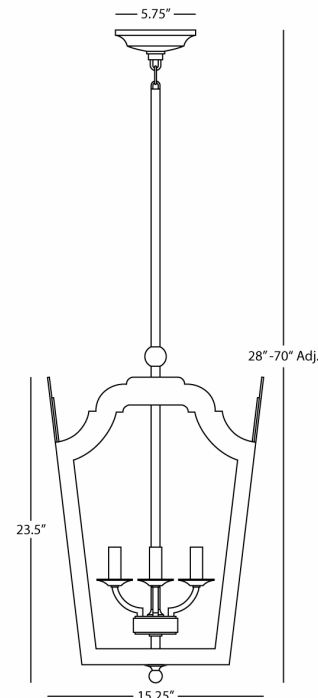

** Available for Quick SHIP **