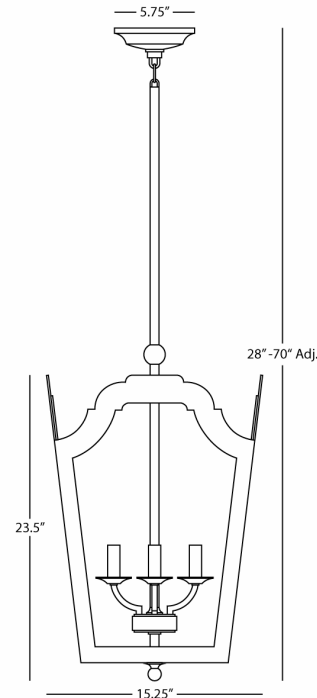

** Available for Quick SHIP **