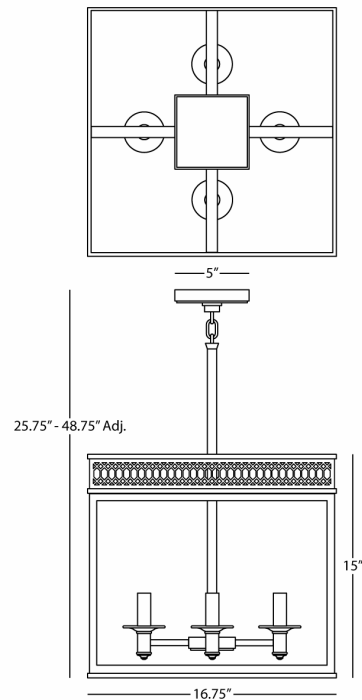

WILLIAMSBURG

TUCKER

309

Square Pendant

4-60W Max.

Bulb Type: B, Candelabra Base

Direct Wire

Antique Brass Finish

Clear Glass Shade Panels

Susp. Hardware: 3 pcs. 5/8" X 12" & 1 pc. 5/8" x

6" Extension Rods

FINISH OPTIONS:

S309 - Polished Nickel

Z309 - Deep Patina Bronze

**** Available for Quick SHIP ****