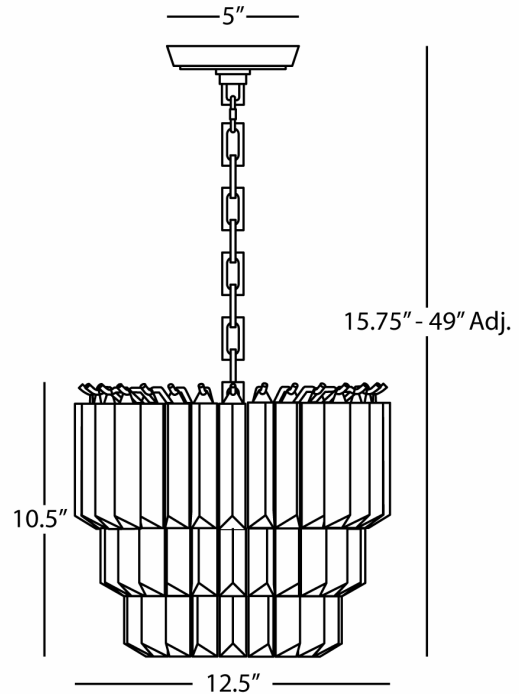

SPECTRUM

1917

Pendant

2-60W Max.

Bulb Type: G16.5, Candelabra Base

Direct Wire

Modern Brass Finish

Clear Crystal Prisms

Susp. Hardware: 3ft of Chain

FINISH OPTION:

S1917 - Polished Nickel

**\*\* Available for Quick SHIP \*\***